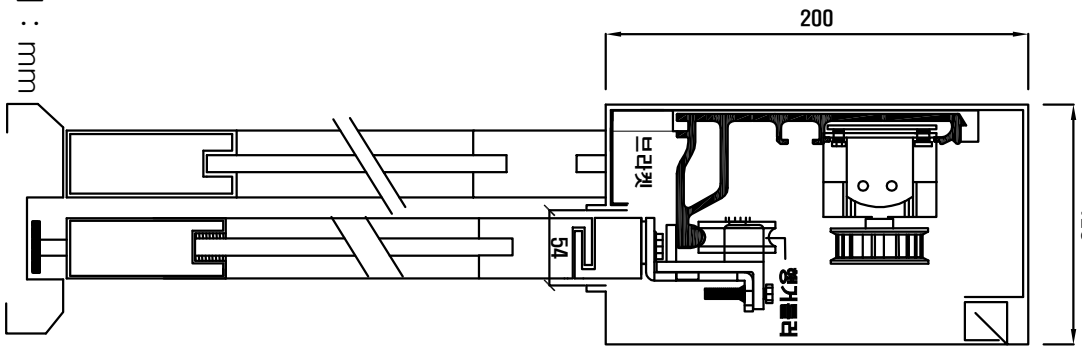

Approval

Design test

Design

Drawn

Date of Preparation

DATE

SCALE

Name of drawings
Panic set-up diagram

Class Number

Drawing Number

Woonsung Auto Door Co.,Ltd.
As 86 (Seongsu-dong 2-gil)
Seongdong-gu, Seoul, Korea.
TEL: 82-2-2205-1010
FAX: 82-2-2205-1020

3 VERTICAL SECTION
SCALE : 1/

단위 : mm